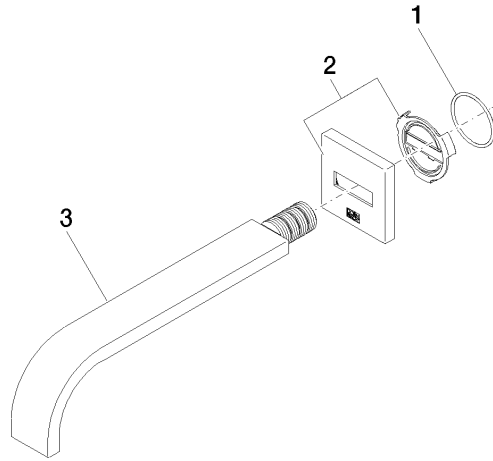

MEM Bath spout for wall mounting - Brushed Champagne (22kt Gold)

MEM

13 801 782

- 220mm projection
- rectangular, air-enriched flow
- rosette 60 x 60 mm
- hole diameter 37 mm
- 1/2" connection
- max. flow 38.5 l/min at 3 bar flow pressure
- WRAS 2203039

Recommended miscellaneous

- Concealed wall elbow -** 35 085 970 90
- max. recess depth 163 mm
 - min. recess depth 90 mm

13 801 782

mm [inches]

Flow rate chart

Certificates

WRAS_2203039.

13 801 782

Spare parts list

No.	Item Number	Name	Quantity used	Delivery time
1	09 14 10 111 90	seal	1	2
2	90 27 78 035 00-46	rosette	1	30
3	04 28 22 290 00-46	spout	1	30